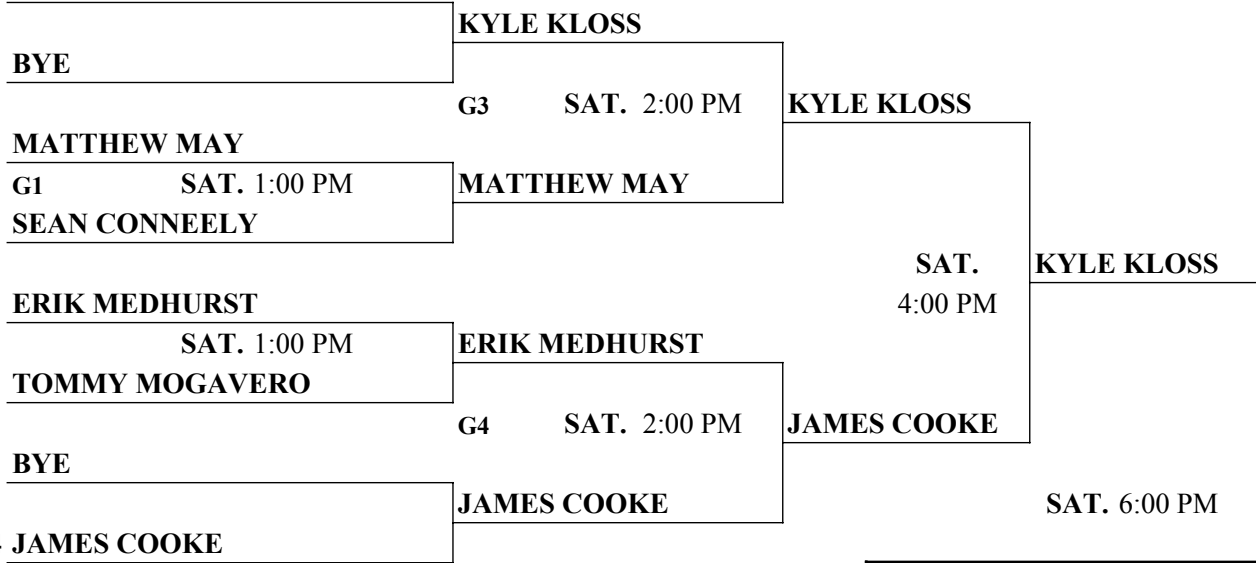

OPEN/A SINGLES

1 KYLE KLOSS

4 JAMES COOKE

3 RAY URE